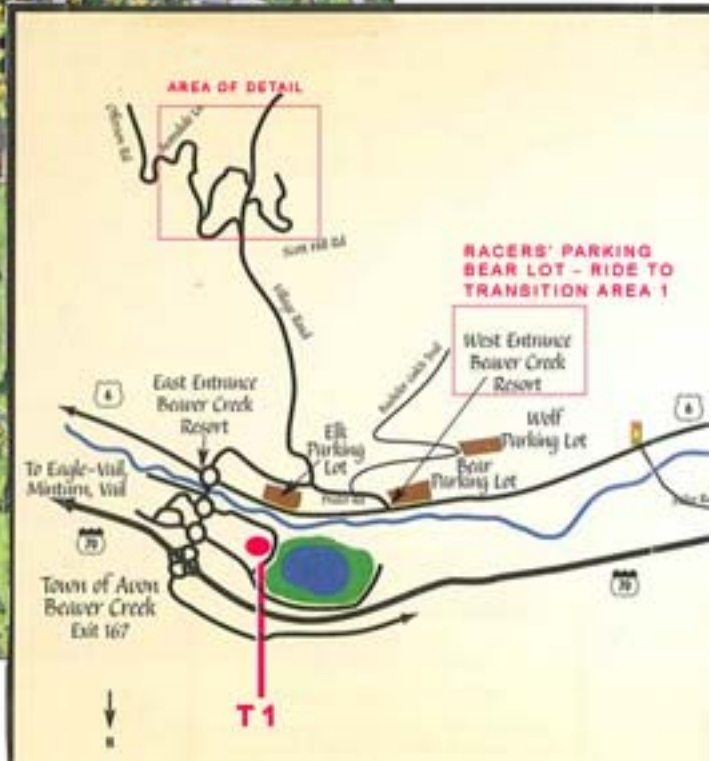

BEAVER CREEK

GEAR DROP FOR T2
 15 MINUTE PARKING
 BETWEEN SKIER
 OVERPASS AND BEAVER
 CREEK CHAPEL
 6:00 AM - 7:30 AM SPORT
 6:00 AM - 8:00 AM XTERRA

REGISTRATION AT
 ADULT SKI SCHOOL
 OFFICE, DOWN 1
 ESCALATOR LEVEL FROM
 THE MOUNTAIN
 FRIDAY, 3:00PM - 8:00PM
 SATURDAY 8:00AM - 7:30AM

RACERS' PARKING
 BEAR LOT - RIDE TO
 TRANSITION AREA 1

T1